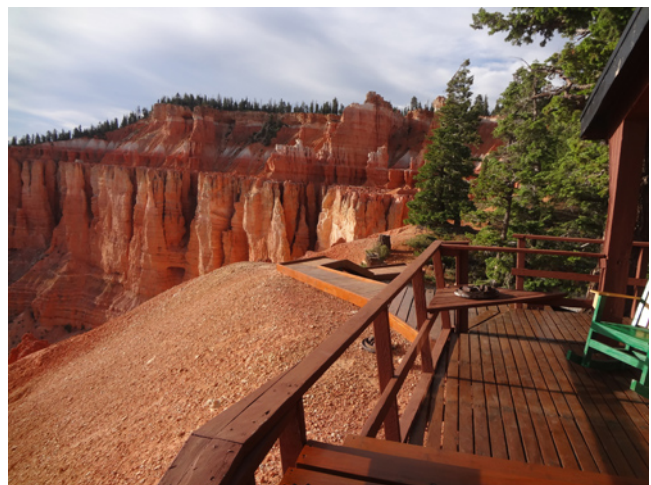

TRAVELS NOW AND THEN

© Christopher Earls Brennen

UTAH 2019

Sep.27, 2019: Flew AA1344 and AA1006 from Charleston to Salt Lake City

Oct.2, 2019: Flew DE from SaltLake City to Charleston

Eagles Nest

Eagles Nest

Eagles Nest

Eagles Nest and Hay Canyon

Hay Canyon

Hay Canyon and Eagles Nest stars

Zion National Park

Zion National Park

Zion National Park

?? Lake