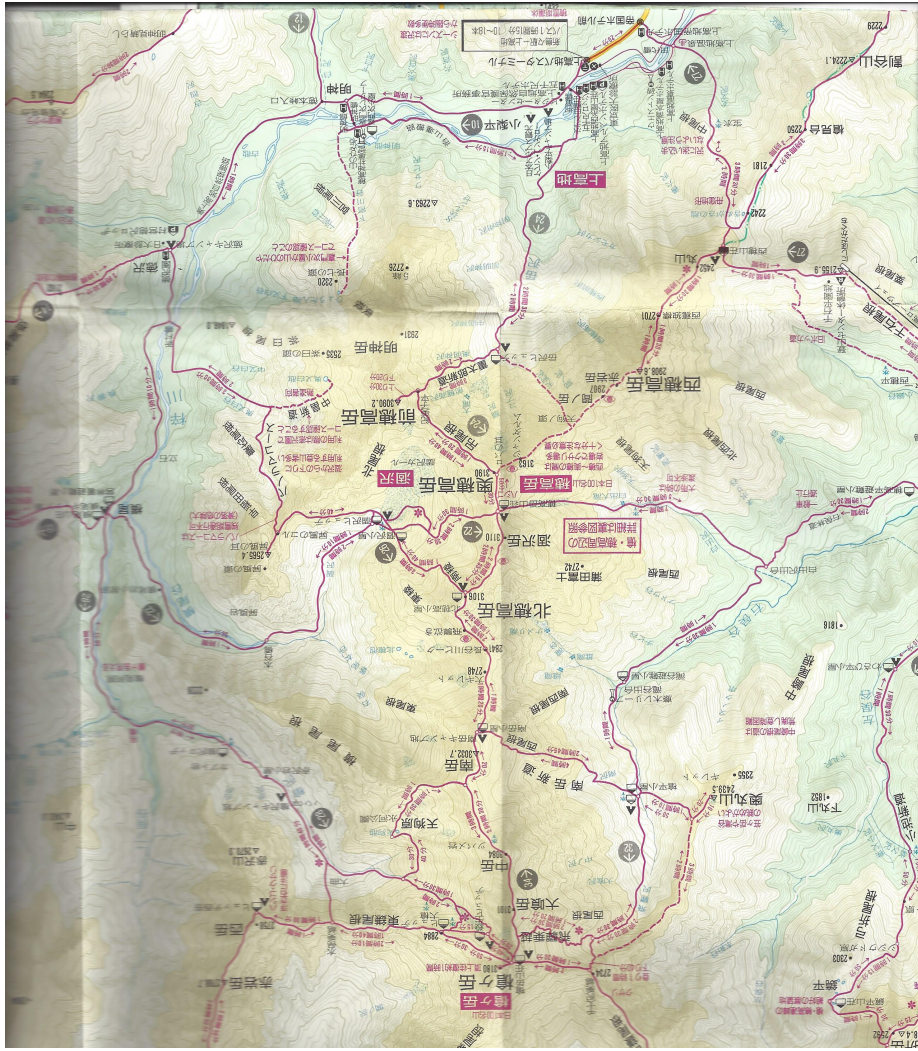

TRAVELS NOW AND THEN

© Christopher Earls Brennen

JAPAN 2002

Fri. Mar.1

Fly UA897 from Los Angeles to Narita, Tokyo.

Thu. Mar.7

Fly UA890 from Narita, Tokyo, to Los Angeles.

Mon. Sep.23

Fly UA897 from Los Angeles to Narita, Tokyo.

Valley just above Kamikochi??

Hostel at ??

View from trail.

View of ?? from trail.

With Matsumoto on Hotaka summit.

View of descent trail.

The descent valley from Kamikochi.

Mon. Sep.30

Fly UA890 from Narita, Tokyo, to Los Angeles.

[Back to table of contents](#)

*Last updated 7/30/99.
Christopher E. Brennen*